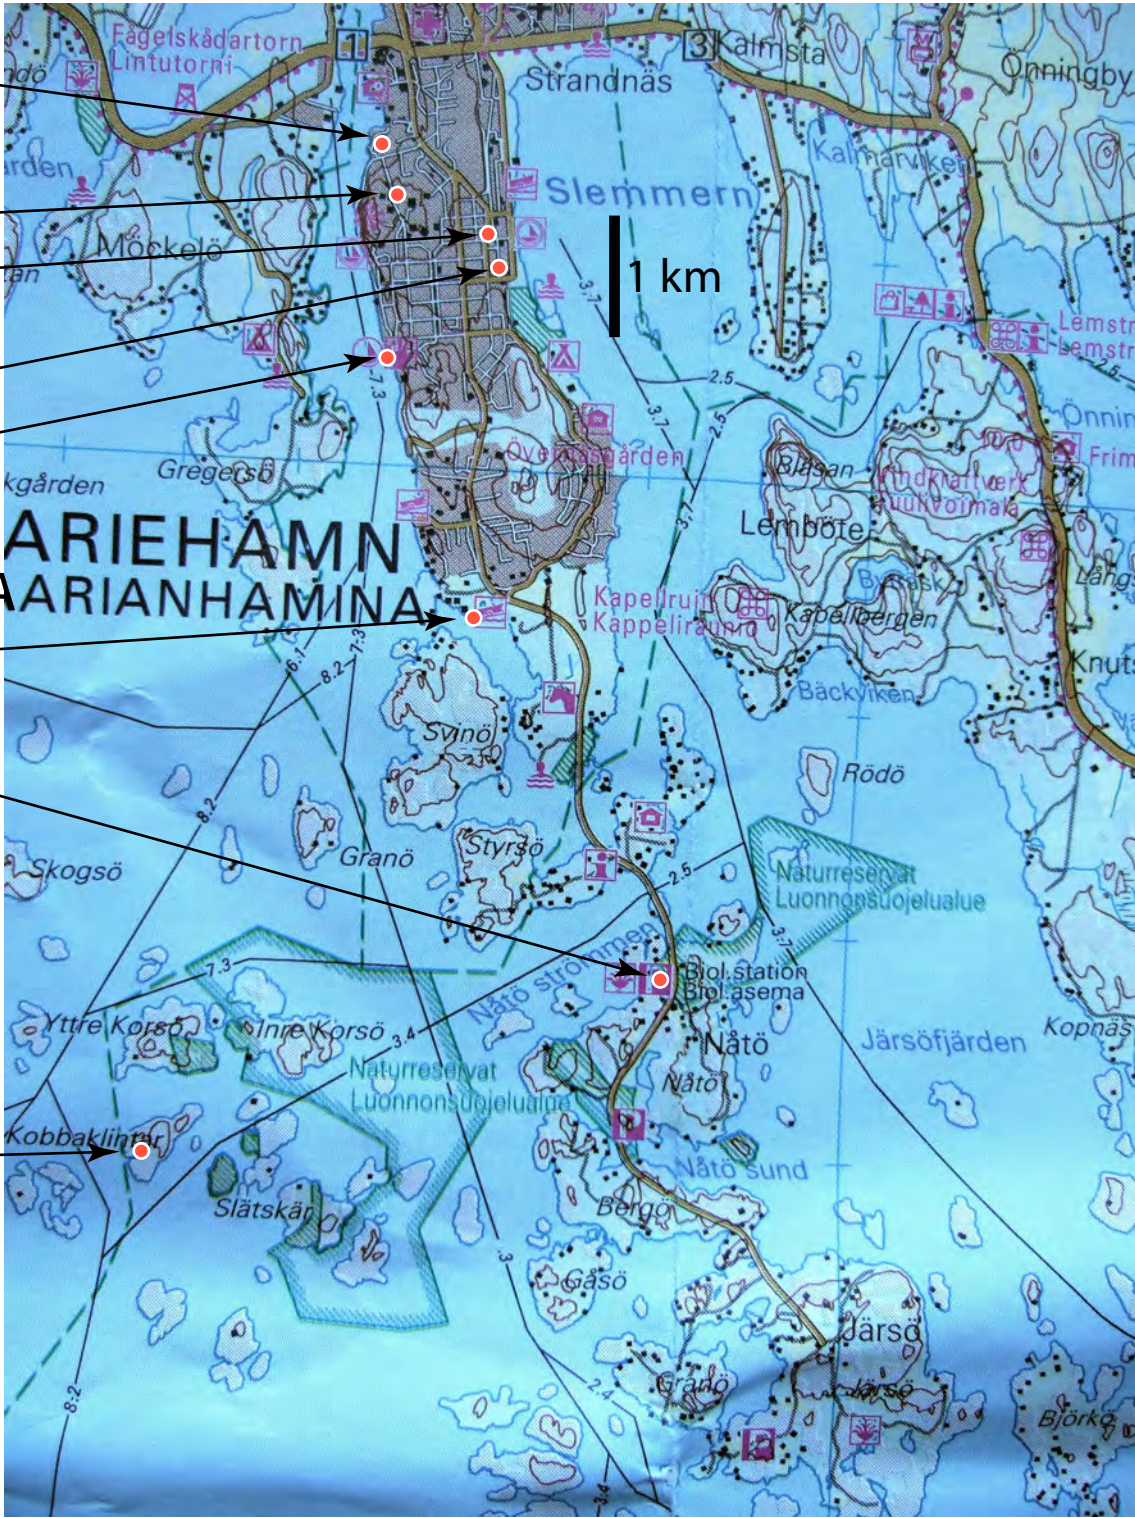

Airport (2 km)

iTiden,
lunch, posters

Talks at
Polytechnic
Högskolan

Indigo Rest.

Parliament,
public talks

Ferry arrival

Solhem,
lodging

Nåtö Biological
Station, Firday
picnic

Pilot house

MARIEHAMN MAARIANHAMINA

1 km